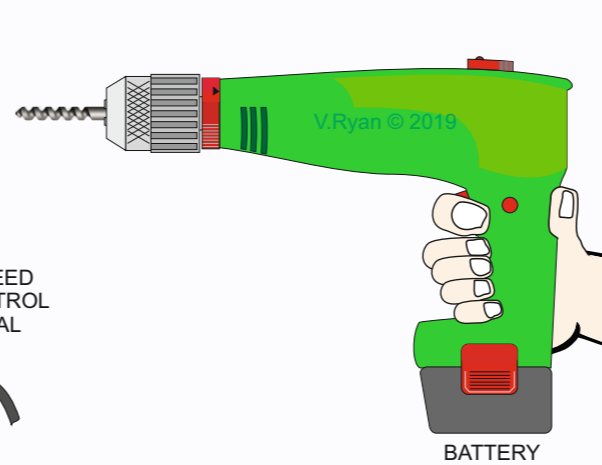

POSTER - COMMON HAND HELD POWER / MACHINE TOOLS

TRY THE FREE MOBILE INTERACTIVE PDF APPS FOUND AT:

www.technologystudent.com

FOR ALL YOUR ENGINEERING AND TECHNOLOGY NEEDS

All completely free !

SDS POWER DRILL (Special Direct System)

CORDLESS DRILL

CORDED DRILL

DRILL STAND

POWER SCREWDRIVER

PALM SANDER

SHEET SANDER

MACHINE / POWER PLANER

EXTRACTION TUBE AND COLLECTION BAG ON OTHER SIDE

SECTIONAL VIEW

MACHINE / POWER ROUTER

POWER CIRCULAR SAW

POWER JIGSAW