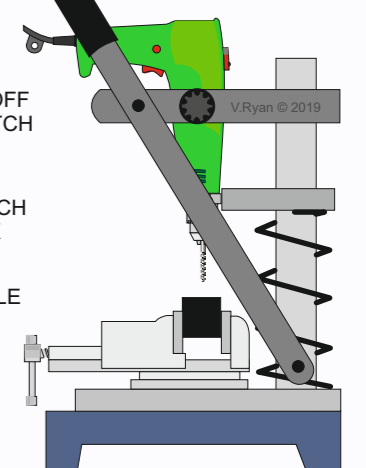

POSTER - COMMON HAND HELD POWER / MACHINE TOOLS

TRY THE FREE MOBILE INTERACTIVE PDF APPS FOUND AT:

www.technologystudent.com

FOR ALL YOUR ENGINEERING AND TECHNOLOGY NEEDS

All completely free !

SDS POWER DRILL (Special Direct System)

CORDLESS DRILL

CORDED DRILL

DRILL STAND

POWER SCREWDRIVER

PALM SANDER

SHEET SANDER

MACHINE / POWER PLANER

EXTRACTION TUBE AND COLLECTION BAG ON OTHER SIDE

SECTIONAL VIEW

MACHINE / POWER ROUTER

POWER CIRCULAR SAW

POWER JIGSAW